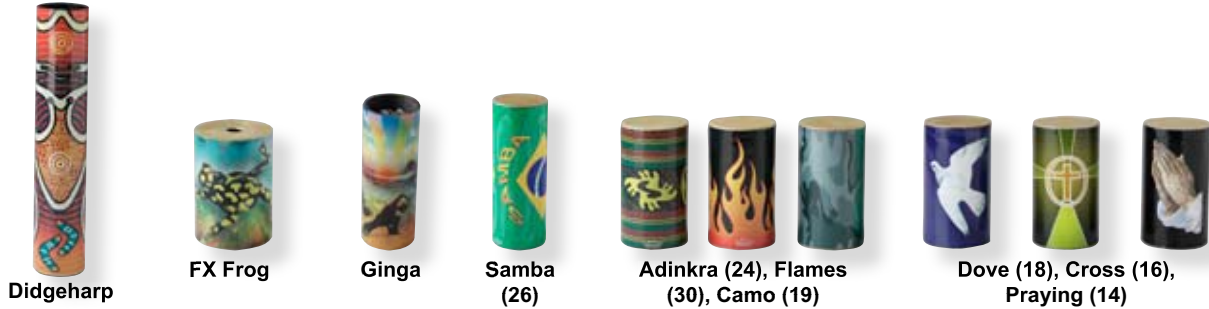

Percussion Shakers

Add more sounds to your percussion bag with Remo's Percussion Shakers. The **FX Shaker** simulates a frog. The **Ginga Shaker** allows the player to activate tambourine jingles. The **Praise Shaker** comes in three spiritual finishes. The **Bossa Shakers** can match the finish on your existing djembe or Padeiro. The **Didgeharp** blends sounds of a jaw harp and a didgeridoo and comes in a striking Walkabout finish

Model	Description	Finish	Price
3" x 2.25" SR-0203-28	FX Shaker, Frog Shaker, Coroboree Finish	28	10.50
4" x 2.25" SR-0204-14	Shaker (Praise)	14,16,18	10.50
4" x 2.25" SR-0204-19	Shaker (Bossa)	19,24,26,30	11.50
6" x 2.25" SR-0206-26	Shaker (Samba)	26	12.50
12" x 2.25" SR-1206-20	Shaker (Ginga)	20	17.75
Model	Description	Finish	Price
12" x 2.25" SR-2412-27	Didgeharp	27	19.00

Rattle Clap

Striking ball on the palm of hand produces long rattling sound. Emulates the original effect of a horse jaw bone.