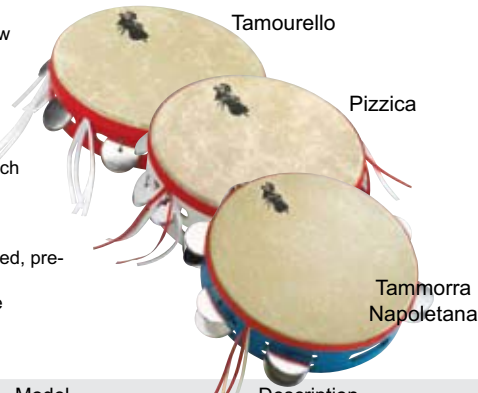

Alessandra Belloni Tambourines and Frame Drum

Pizzica: Another pre-tuned, medium-low pitch tambourine designed with fiery performer Alessandra Belloni. This beige tambourine features white & red ribbons and 11 sets of double row jingles.

Tamburello: Pre-tuned, medium-low pitch with seven single rows of jingles and red body with white ribbons.

Tammorra Neapoletana: This low-pitched, pre-tuned tambourine

features red & yellow ribbons on a blue body with seven double rows of extra large jingles.

The "Black Madonna" tambourine produces a unique combination of the deep, vibrant Sicilian style tammorra coupled with the vibrant sound of its nine sets of jingles. The image on the head is a striking representation of the Spanish Black Madonna of Monserrat. The Yemanja frame drum has a deep full sound of a gentle sea, which is made possible with a REMO® Pocket Shake that's attached to the underside of the drum itself. The Pocket Shake can be easily removed and played separately.