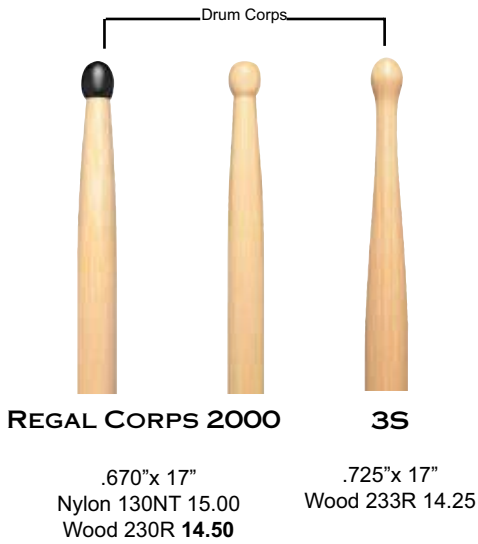

See page 72 for pad stands