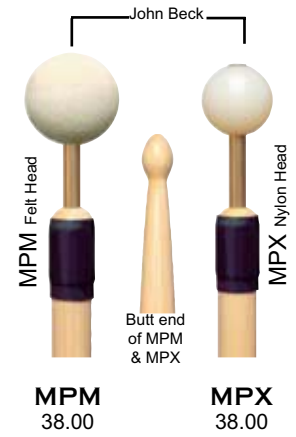

See page 72 for pad stands