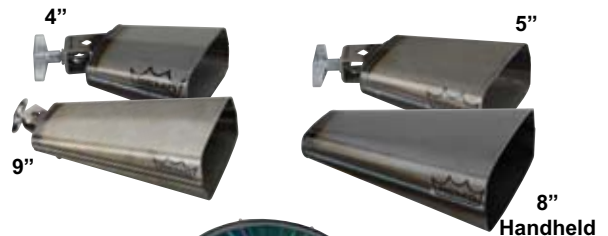

Pandeiro

The pandeiro is the Brazilian version of a tambourine and is considered the complete percussion instrument because it has low, medium, and high timbres. REMO's Standard Pandeiros feature jingle sets using two cone shape jingles, with a flat center piece producing its unique timbre.

The Twirling Pandeiros are commonly seen played and juggled in the popular Carnaval parade in Brasil.

REMO's Pre-tuned lightweight Pandeiro features a colorful samba graphic head of the Brazilian flag. Ideal weight for beginners.

Size	Model	Description	Colors avail	Retail Price
1.75" x 10"	PD-8110-58	Pretuned, SAMBA' Graphic Head	Cherry Red	77.75
1.75" x 10"	PD-8210-47	Standard, Pandeiro-style key, Triple Jingles	47	125.00
1.75" x 12"	PD-8212-47	Standard, Pandeiro-style key, Triple Jingles	47	134.50
1.75" x 13"	PD-8213-47	Standard, Pandeiro-style key, Triple Jingles	47	140.75
1.75" x 13"	PD-8213-CE	Twirling, Pandeiro-style key, Triple Jingles	CE	140.75
Pandeiro Key	HK-1525-09	(3 pack)		30.75