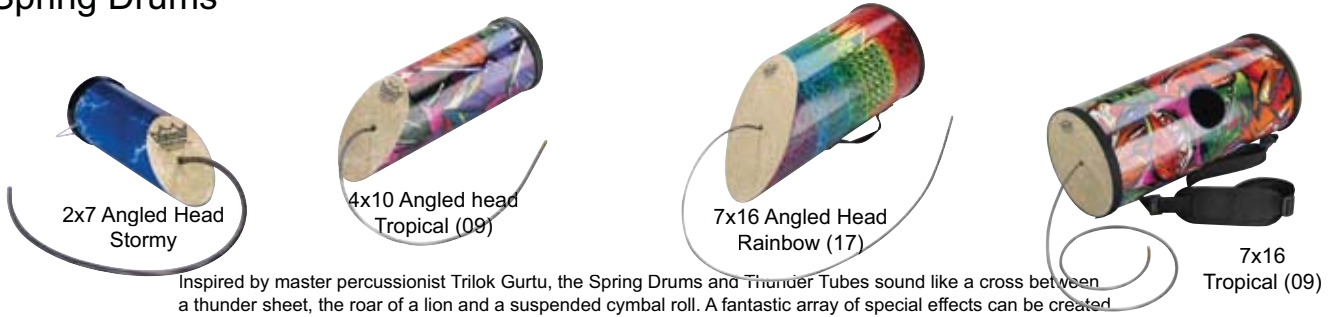

Gong Drum

**NEW!**

Tunable, with Stand		
SIZE	MODEL	PRICE
32"	GD-1232-00	3095.00
46"	GD-1246-00	3495.00
60"	GD-1260-00	4595.00

Truck freight only not included

Spring Drums

Inspired by master percussionist Trilok Gurtu, the Spring Drums and Thunder Tubes sound like a cross between a thunder sheet, the roar of a lion and a suspended cymbal roll. A fantastic array of special effects can be created simply by moving the drum, transmitting vibrations to the drumhead.